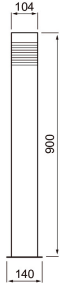

# Kallio

PRODUCT CODE	CODE	KG	PRODUCT FAMILY
Kallio pollarivalaisin IP44			Kallio

Mounting

Structure

Dimming and control

Photometric data

Lifetime and capacity

Measurements